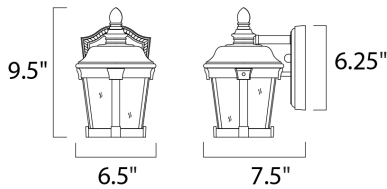

MEASUREMENTS

- DIMENSION : 6.5" W x 9.5" H x 7.5" Ext
- BACK PLATE : 5.25" W x 6.25" H x 4" HCO
- HANGING WEIGHT : 2.64 lb

LAMPING

- INPUT VOLTAGE : 120V
- BULB : 1 x 60W Incandescent E26 Medium , 60W Total
- BULB INCLUDED : (Not Included)
- DIMMABLE : Yes